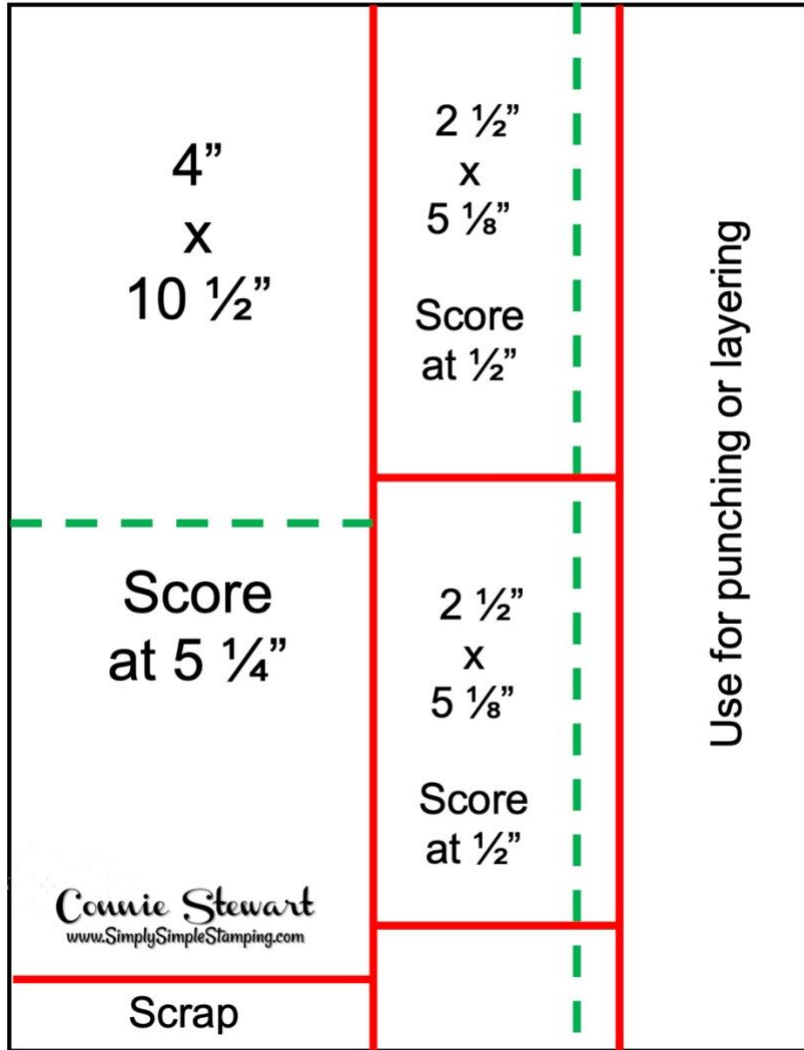

## Stampin' Up! Supplies:

- **Stamps** – Lovely & Lasting OR Sweetest Cherries
- **Paper** – Gorgeous Grape, Fresh Freesia, Basic White, Designer Series Paper (DSP) – Hues of Happiness OR Basic White, Basic Black, Real Red
- **Ink** – Gorgeous Grape, Pool Party OR Real Red, Memento Black, Granny Apple Green, Shaded Spruce
- **Other** – Lasting Label Punch, Pool Party Sheer Ribbon OR Glossy Dots Assortment

### THANK YOU CARD

- **Gorgeous Grape** – 8 ½" x 11"
  - Cut according to Diagram A
  - From scrap, (2) Lasting Labels
- **Fresh Freesia** – 4 ¼" x 5 ½"
- **Basic White** – 3 ¾" x 5"
  - 2 ½" x 4"
- **DSP** – 5" x 12"
  - Cut according to Diagram B
- **Ribbon** – small bow

### SWEET BIRTHDAY WISHES CARD

- **Basic Black** – 8 ½" x 11"
  - Cut according to Diagram A
  - From scrap, 2" x 4"
- **Real Red** – 4 ¼" x 5 ½"
- **Basic White** – 5" x 11"
  - Cut according to Diagram B
  - 3 ¾" x 5"
  - 1 ¾" x 4"

## DIAGRAM A