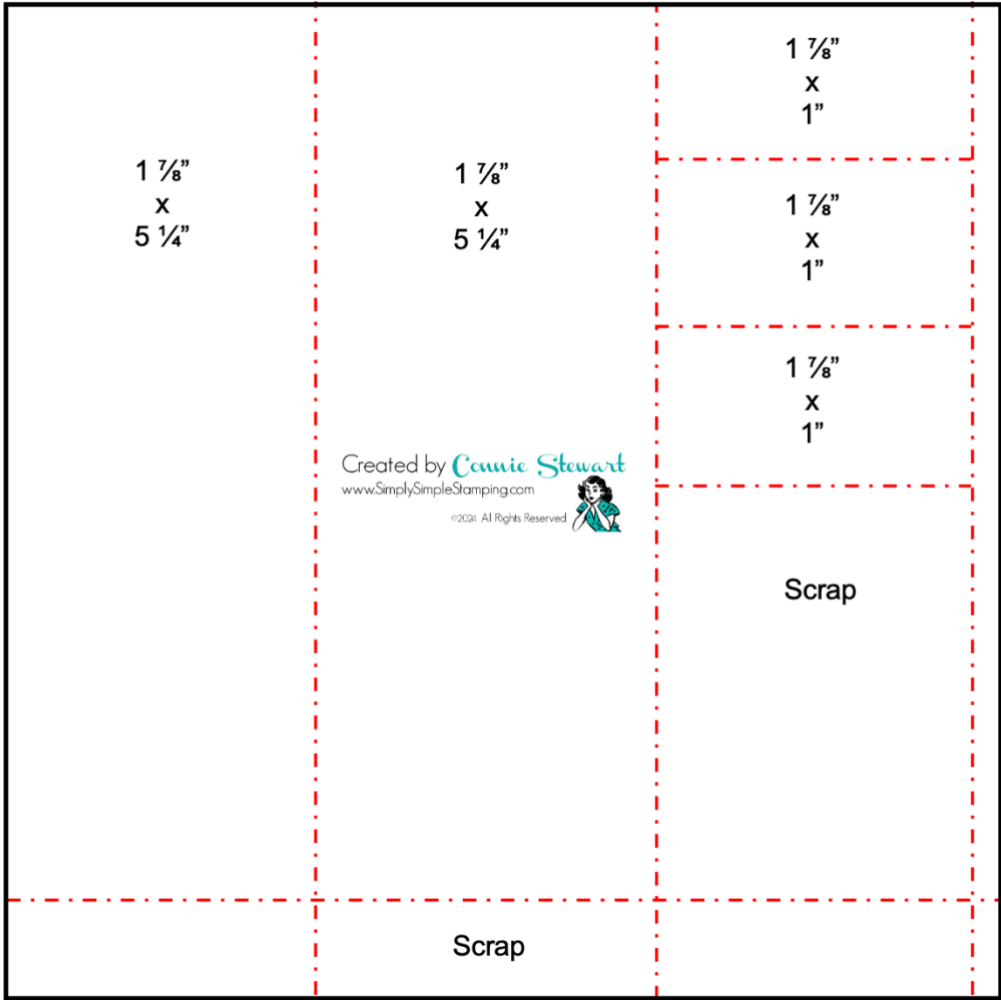

www.SimpleSimpleStamping.com

Stampin' Up! Supplies:

- **Stamps:** Planted Paradise, So Sincere **OR** Bee My Valentine
- **Paper:** Bubble Bath, Basic White, Lighter Than Air Designer Series Paper (DSP) **OR** Sweet Sorbet, Basic White, Bee Mine Designer Series Paper (DSP)
- **Ink:** Pool Party **OR** Memento Black, Sweet Sorbet, Lemon Lime Twist
- **Other:** Banners Pick-a-Punch, Ribbon: Pool Party Grosgrain **OR** Sweet Sorbet Bordered, Rhinestone Jewels, Stampin' Dimensionals, Adhesive of Choice

- **Bubble Bath:** 6 $\frac{3}{4}$ " x 8 $\frac{1}{2}$ ", with the 8 $\frac{1}{2}$ " at the top, score at 2 $\frac{1}{8}$ " and 4 $\frac{1}{4}$ "
 - Cut off 1 $\frac{1}{4}$ " x 8 $\frac{1}{2}$ "
- **DSP:** 6" x 6" (see diagram)
- **Basic White:** 4" x 5 $\frac{1}{4}$ "
 - 1" x 4"
- **Ribbon:** 10"

- **Sweet Sorbet:** 6 $\frac{3}{4}$ " x 8 $\frac{1}{2}$ ", with the 8 $\frac{1}{2}$ " at the top, score at 2 $\frac{1}{8}$ " and 4 $\frac{1}{4}$ "
 - Cut off 1 $\frac{1}{4}$ " x 8 $\frac{1}{2}$ "
- **DSP:** 6" x 6" (see diagram)
- **Basic White:** 4" x 5 $\frac{1}{4}$ "
 - $\frac{3}{4}$ " x 4"
- **Ribbon:** 10"

6"
6"

Created by *Cennie Stewart*
www.SimplySimpleStamping.com
©2021 All Rights Reserved 