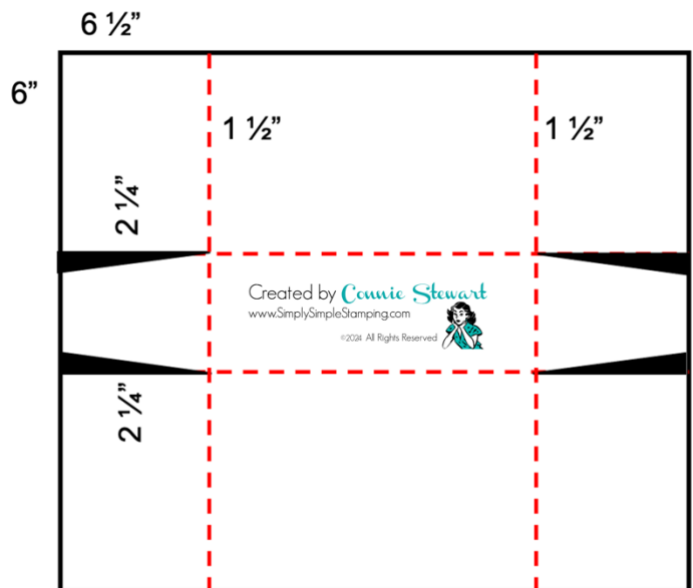

2024-2025 Color Coach + Box

April 30, 2024
www.SimpleSimpleStamping.com

Stampin' Up! Supplies:

- **Paper:** All Stampin' Up! cardstock colors, Petunia Pop, Peach Pie, Shy Shamrock, Unbounded Beauty Designer Series Paper (DSP)
- **Ink:** Petunia Pop
- **Other:** Color Coach Cards printed on copy paper, Bone Folder, Pretty in Pink Bordered Ribbon, Simply Zinnia dies, Die Cut & Emboss Machine, Sponge Dauber, Stampin' Dimensionals

Click or Scan the QR Code to View the Video

www.SimpleSimpleStamping.com

COLOR COACH CARDS

- **Color Coach Printout:** 3" x 4"
- **Color Coach Bases:** 3 1/4" x 4 1/4"

CLICK HERE or
SCAN the
QR CODE
to download the
Color Coach Cards

COLOR COACH BOX

- **Petunia Pop:** 6" x 6 1/2" (see diagram)
  - 4" x 4 1/4", score in half at 2 1/8"
  - Scraps for Zinnia
- **Shy Shamrock:** 1" x 4"
- **Peach Pie:** 1" x 1"
- **DSP:** 2" x 12" – cut 1/4" x 12"
- **Ribbon:** 17"

Connie Stewart
www.SimpleSimpleStamping.com
Images by Stampin' Up!