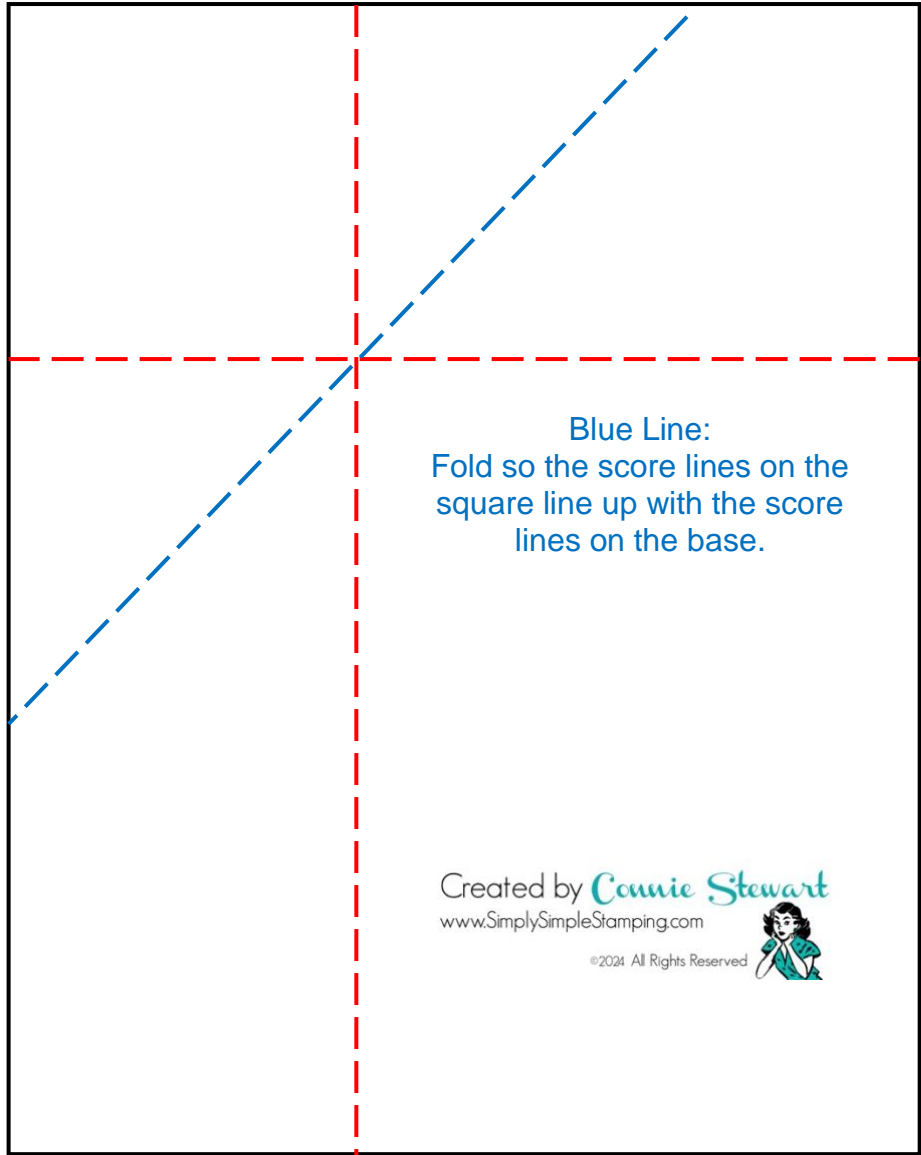

Click or Scan the QR Code to View the Video

www.SimplySimpleStamping.com

- **Melon Mambo:** 4 1/4" x 5 1/2"
 - 3 3/4" x 5"
 - 2 1/2" x 2 1/2"
- **DSP:** 6 3/4" x 8" (portrait) see diagram
 - 2 1/4" x 2 1/4"
 - 2 1/2" x 2 1/2"
 - Scrap of flowers
- **Gorgeous Grape:** 2 3/4" x 4 1/4"
 - 1/8" x 2 3/4"
- **Basic White:** 2 1/2" x 4"
 - 3 1/2" x 4 3/4"

- **Granny Apple Green:** 4 1/4" x 5 1/2"
 - 3 3/4" x 5"
 - 2 1/2" x 2 1/2"
- **DSP:** 6 3/4" x 8" (portrait) see diagram
 - 2 1/4" x 2 1/4"
- **Pretty Peacock:** 2 3/4" x 4 1/4"
- **Basic White:** 2 1/2" x 4"
 - 3 1/2" x 4 3/4"

6 ³/₄"

Score at 2 ³/₄"

8"

Score at 2 ³/₄"

Blue Line:
Fold so the score lines on the
square line up with the score
lines on the base.

Created by *Connie Stewart*
www.SimpleSimpleStamping.com
©2024 All Rights Reserved 