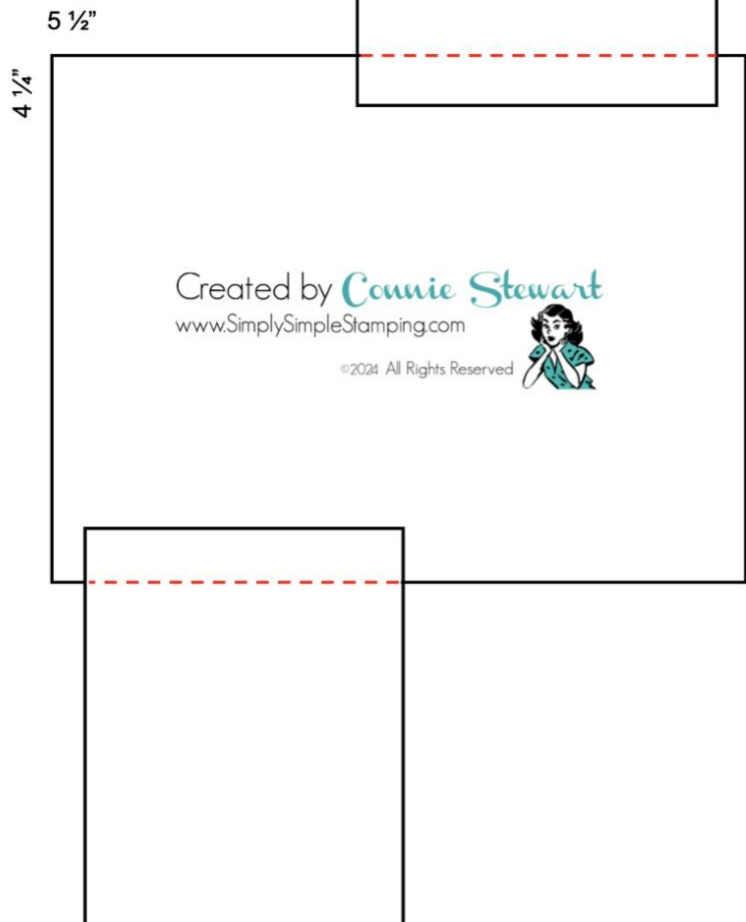

- **Daffodil Delight:** 4 1/4" x 5 1/2"
  - 2 3/4" x 3 3/4", with the 3 3/4" at the top, score 1/2"
  - 3 1/4" x 4 1/4", with the 4 1/4" at the top, score 1/2"
- **Garden Green:** 4" x 5 1/4"
- **Basic White:** 3 3/4" x 5"
- **DSP:** 6" x 6" (See Diagram A)

- **Basic White:** 4 1/4" x 5 1/2"
  - 2 3/4" x 3 3/4", with the 3 3/4" at the top, score 1/2"
  - 3 1/4" x 4 1/4", with the 4 1/4" at the top, score 1/2"
  - 3 3/4" x 5"
  - 1" x 1 3/4"
  - 2" x 3 1/2"
- **Berry Burst:** 4" x 5 1/4"
  - 1 1/4" x 2"
  - 2 1/4" x 3 3/4"
- **Adhesive Sheet:** 2" x 3 1/2"
- **DSP:** 6" x 6" (See Diagram A)

Diagram A

- Cut DSP in half at 3"
- Cut each 3" x 6" to 3" x 3 1/2" which will leave (2) 3" x 2 1/2"

Diagram B

Diagram B

- Adhere the 1/2-inch section to the 4 1/4" x 5 1/2" cardstock as shown

In the USA? I'm Connie Stewart and I would love to be your Stampin' Up! Demonstrator! Click any image below to order what you need or go to <https://s.stamp.in/QtDfdT>