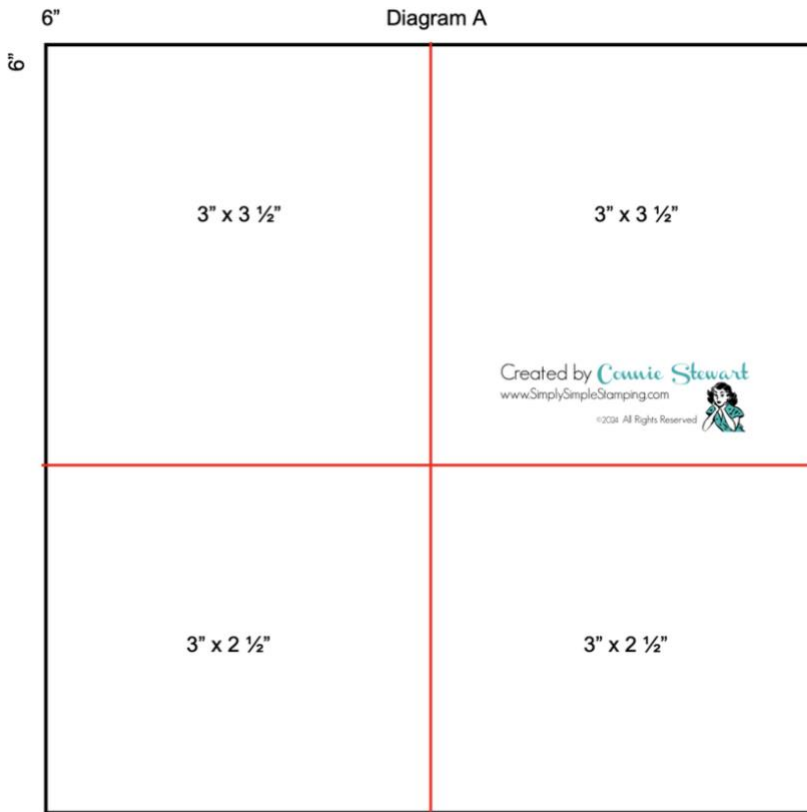

- **Daffodil Delight:** 4 1/4" x 5 1/2"
  - 2 3/4" x 3 3/4", with the 3 3/4" at the top, score 1/2"
  - 3 1/4" x 4 1/4", with the 4 1/4" at the top, score 1/2"
- **Garden Green:** 4" x 5 1/4"
- **Basic White:** 3 3/4" x 5"
- **DSP:** 6" x 6" (See Diagram A)

- **Basic White:** 4 1/4" x 5 1/2"
  - 2 3/4" x 3 3/4", with the 3 3/4" at the top, score 1/2"
  - 3 1/4" x 4 1/4", with the 4 1/4" at the top, score 1/2"
  - 3 3/4" x 5"
  - 1" x 1 3/4"
  - 2" x 3 1/2"
- **Berry Burst:** 4" x 5 1/4"
  - 1 1/4" x 2"
  - 2 1/4" x 3 3/4"
- **Adhesive Sheet:** 2" x 3 1/2"
- **DSP:** 6" x 6" (See Diagram A)

Diagram A

- Cut DSP in half at 3"
- Cut each 3" x 6" to 3" x 3 1/2" which will leave (2) 3" x 2 1/2"

Diagram B

Diagram B

- Adhere the 1/2-inch section to the 4 1/4" x 5 1/2" cardstock as shown

In the USA? I'm Connie Stewart and I would love to be your Stampin' Up! Demonstrator! Click any image below to order what you need or go to <https://s.stamp.in/QtDfdT>