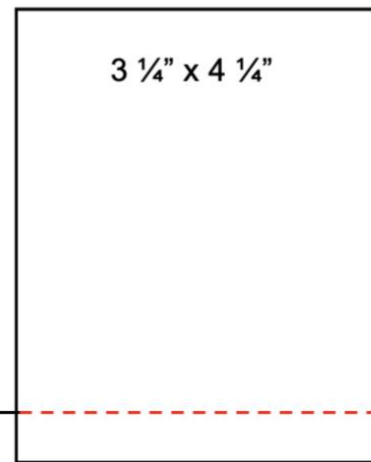

- **Daffodil Delight:** 4 1/4" x 5 1/2"
  - 2 3/4" x 3 3/4", with the 3 3/4" at the top, score 1/2"
  - 3 1/4" x 4 1/4", with the 4 1/4" at the top, score 1/2"
- **Garden Green:** 4" x 5 1/4"
- **Basic White:** 3 3/4" x 5"
- **DSP:** 6" x 6" (See Diagram A)

- **Basic White:** 4 1/4" x 5 1/2"
  - 2 3/4" x 3 3/4", with the 3 3/4" at the top, score 1/2"
  - 3 1/4" x 4 1/4", with the 4 1/4" at the top, score 1/2"
  - 3 3/4" x 5"
  - 1" x 1 3/4"
  - 2" x 3 1/2"
- **Berry Burst:** 4" x 5 1/4"
  - 1 1/4" x 2"
  - 2 1/4" x 3 3/4"
- **Adhesive Sheet:** 2" x 3 1/2"
- **DSP:** 6" x 6" (See Diagram A)

Diagram A

- Cut DSP in half at 3"
- Cut each 3" x 6" to 3" x 3 1/2" which will leave (2) 3" x 2 1/2"

Diagram B

Diagram B

- Adhere the 1/2-inch section to the 4 1/4" x 5 1/2" cardstock as shown

In the USA? I'm Connie Stewart and I would love to be your Stampin' Up! Demonstrator! Click any image below to order what you need or go to <https://s.stamp.in/QtDfdT>