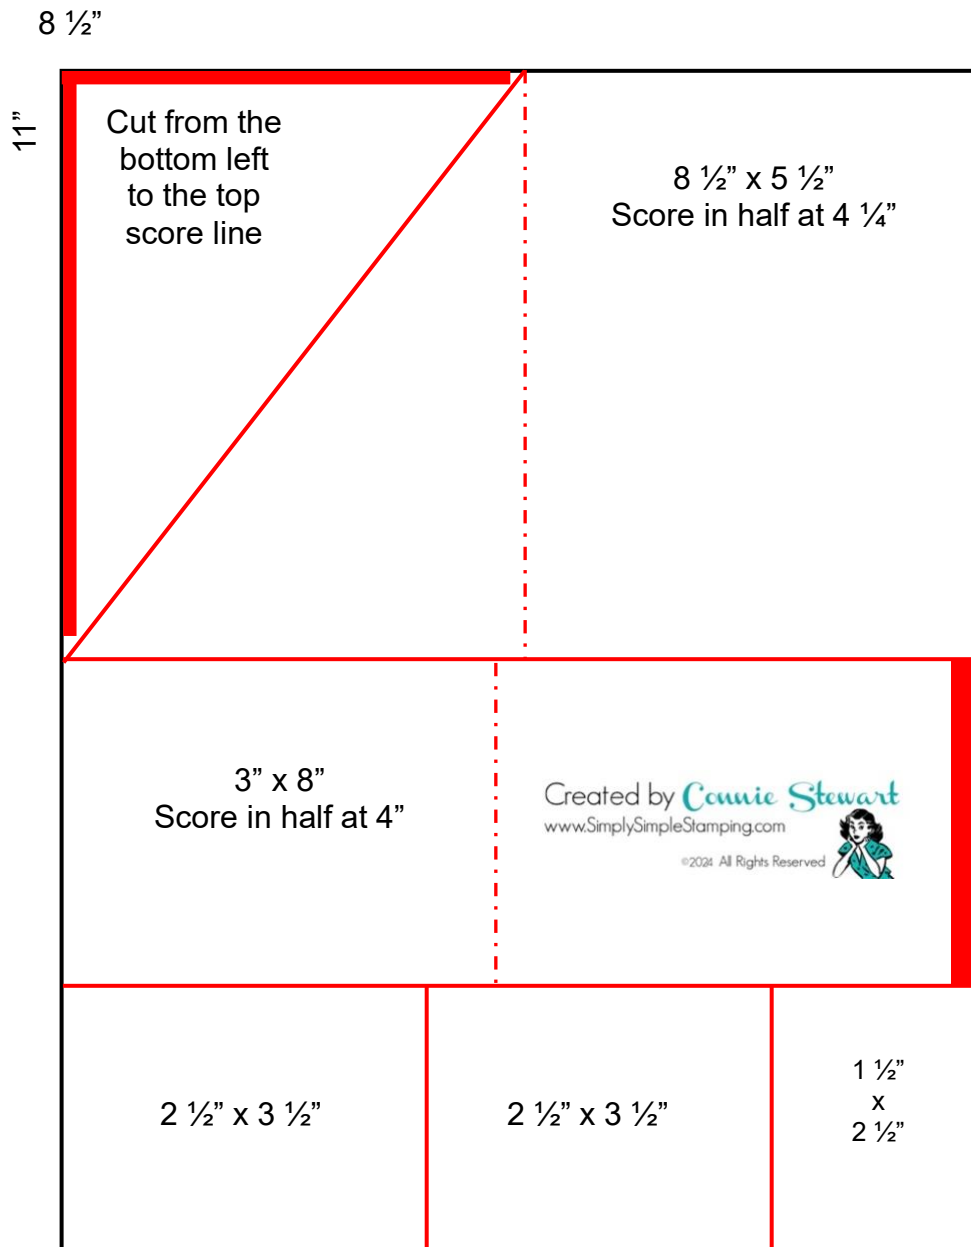

Click or Scan the QR
Code to View the Video

www.SimplySimpleStamping.com

MAKES 2 CARDS

- **Pumpkin Pie:** 8 1/2" x 11" (see diagram below)
- **Peach Pie:** 8 1/2" x 11" (see diagram below)
- **Basic White:**
 - (2) 4" x 5 1/4"
 - (4) 2 1/4" x 3 1/4"
 - 3/4" x 2"

Cutting Instructions:

- Cut cardstock in half into (2) $5\frac{1}{2}'' \times 8\frac{1}{2}''$
 - Score (1) in half at $4\frac{1}{4}''$
 - Open the card and cut from the bottom left corner to the upper right top score line. Trim the leftover triangle $\frac{1}{4}''$ on the short side and the long side (it will now measure $3\frac{3}{4}'' \times 5''$)
- With the remaining $5\frac{1}{2}'' \times 8\frac{1}{2}''$, cut to $3'' \times 8\frac{1}{2}''$, and trim off $\frac{1}{2}''$ to make $3'' \times 8''$. Score in half at $4''$
- Cut the remaining $2\frac{1}{2}'' \times 8\frac{1}{2}''$ into (2) $2\frac{1}{2}'' \times 3\frac{1}{2}''$ and save the remaining $1\frac{1}{2}'' \times 2\frac{1}{2}''$