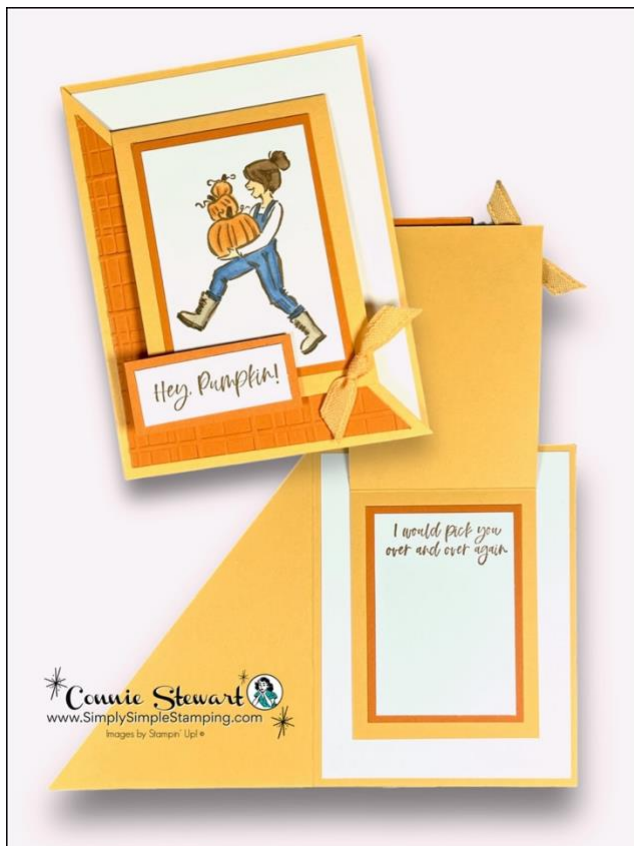

One Sheet Wonder 2 for 1 Diagonal Joy Fold Cards

September 10, 2024
SimplySimpleStamping.com

Stampin' Up! Supplies:

- **Stamps:** Warms My Heart **OR** More Than Autumn Bundle
- **Paper:** Pumpkin Pie, Peach Pie, Basic White
- **Ink:** Pecan Pie
- **Stampin' Blends:** Pumpkin Pie, Pecan Pie, Boho Blue, Crumb Cake, Light (SU900)
- **Other:** Forever Plaid Embossing Folder, Peach Pie Bordered Ribbon, Mini Glue Dots, Stampin' Dimensionals, Adhesive of choice

Click or Scan the QR
Code to View the Video

www.SimplySimpleStamping.com

MAKES 2 CARDS

- **Pumpkin Pie:** 8 1/2" x 11" (see diagram below)
- **Peach Pie:** 8 1/2" x 11" (see diagram below)
- **Basic White:**
 - (2) 4" x 5 1/4"
 - (4) 2 1/4" x 3 1/4"
 - 3/4" x 2"

Cutting Instructions:

- Cut cardstock in half into (2) $5\frac{1}{2}'' \times 8\frac{1}{2}''$
 - Score (1) in half at $4\frac{1}{4}''$
 - Open the card and cut from the bottom left corner to the upper right top score line. Trim the leftover triangle $\frac{1}{4}''$ on the short side and the long side (it will now measure $3\frac{3}{4}'' \times 5''$)
- With the remaining $5\frac{1}{2}'' \times 8\frac{1}{2}''$, cut to $3'' \times 8\frac{1}{2}''$, and trim off $\frac{1}{2}''$ to make $3'' \times 8''$. Score in half at $4''$
- Cut the remaining $2\frac{1}{2}'' \times 8\frac{1}{2}''$ into (2) $2\frac{1}{2}'' \times 3\frac{1}{2}''$ and save the remaining $1\frac{1}{2}'' \times 2\frac{1}{2}''$