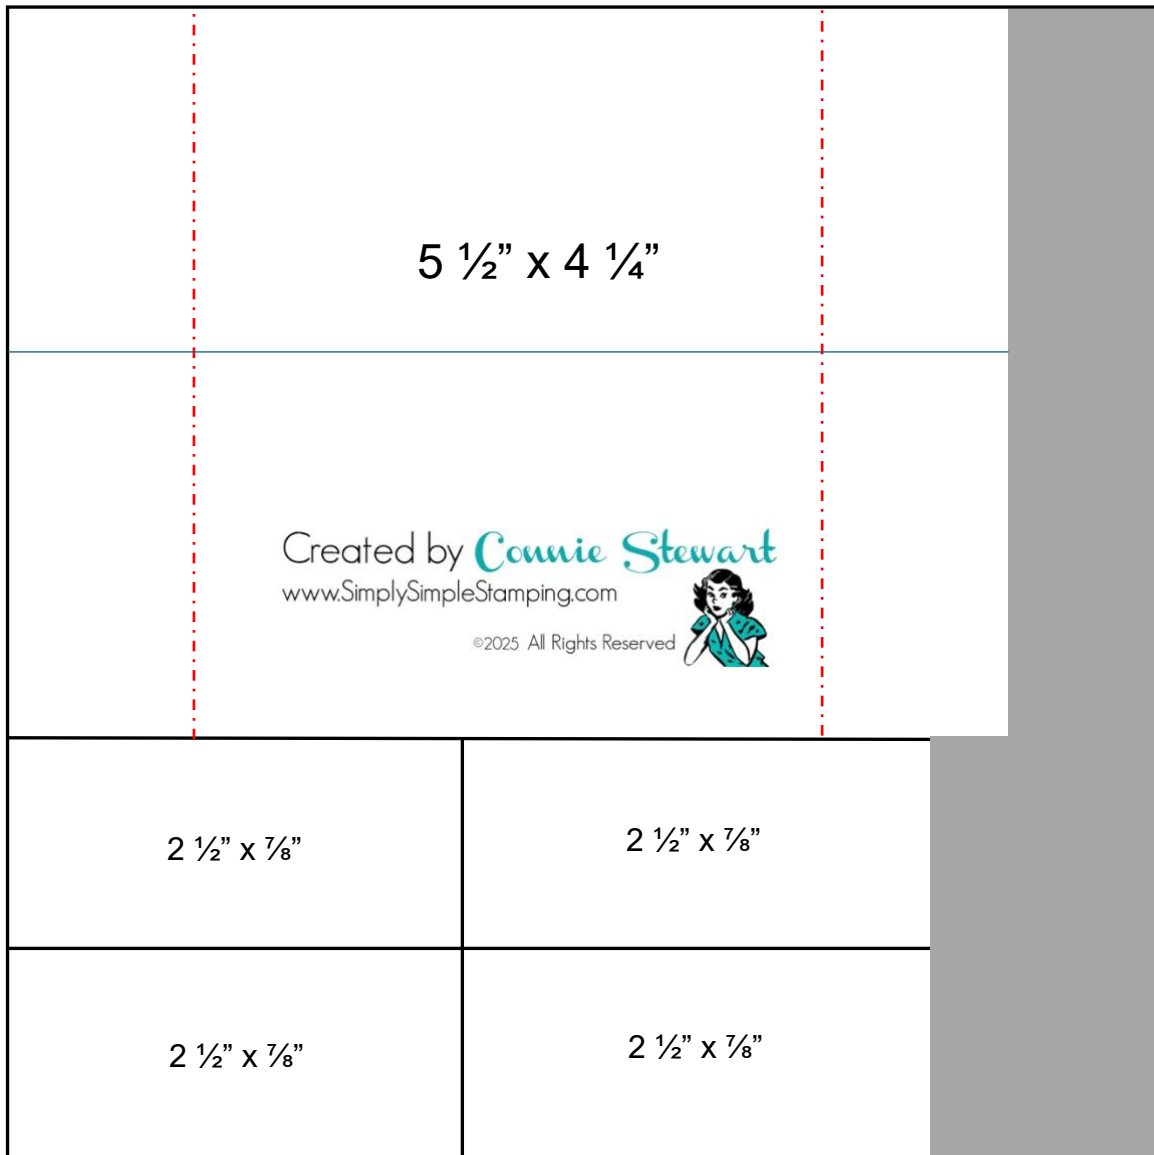

Click or Scan the QR Code to View the Video

[www.SimplySimpleStamping.com](http://www.SimplySimpleStamping.com)

- **DSP – Pattern 1:** 6" x 6" (Diagram A)
- **DSP – Pattern 2:** 6" x 6" (Diagram B)
- **Garden Green:** (8) 2 1/2" x 1 7/8"
- **Basic White:** (8) 1 3/4" x 2 3/8"

- **DSP – Pattern 1:** 6" x 6" (Diagram A)
- **DSP – Pattern 2:** 6" x 6" (Diagram B)
- **Daffodil Delight:** (8) 2 1/2" x 1 7/8"
- **Basic White:** (8) 1 3/4" x 2 3/8"

**DIAGRAM A - 6" x 6" Designer Series Paper with a random pattern:**

- Cut to 4 1/4" x 6" and cut down to 4 1/4" x 5 1/2" (the 1/2" strip is scrap)
  - With the 4 1/4" at the top, score at 1 1/16" on each side
  - With the 5 1/2" at the top, cut in half at 2 3/4"
- Cut the remaining 1 3/4" x 6" into (4) 1 3/4" x 1 1/8"

**DIAGRAM B** - 6" x 6" Designer Series Paper with a random pattern:

- Cut to 4 ¼" x 6" and cut down to 4 ¼" x 5 ½" (the ½" strip is scrap)
  - With the 5 ½" at the top, score at 1 ⅜" on each end
  - With the 4 ¼" at the top, cut in half at 2 ⅛"
- Cut the remaining 1 ¾" x 6" in half to ⅞" x 6" – cut into (4) 2 ½" x ⅞"