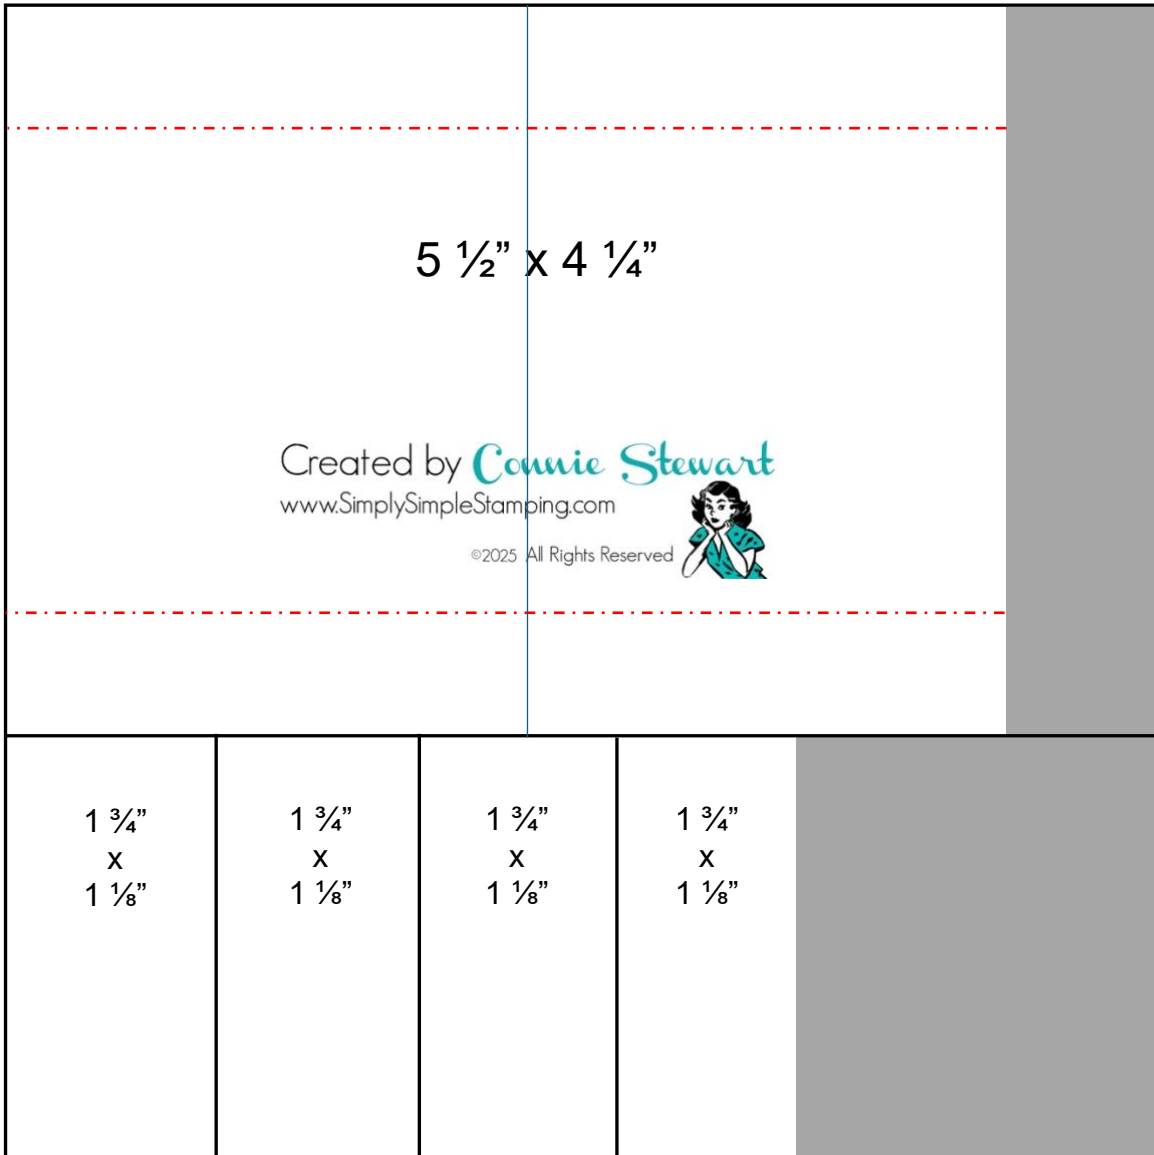

Click or Scan the QR Code to View the Video

[www.SimplySimpleStamping.com](http://www.SimplySimpleStamping.com)

- **DSP – Pattern 1:** 6" x 6" (Diagram A)
- **DSP – Pattern 2:** 6" x 6" (Diagram B)
- **Garden Green:** (8) 2 1/2" x 1 7/8"
- **Basic White:** (8) 1 3/4" x 2 3/8"

- **DSP – Pattern 1:** 6" x 6" (Diagram A)
- **DSP – Pattern 2:** 6" x 6" (Diagram B)
- **Daffodil Delight:** (8) 2 1/2" x 1 7/8"
- **Basic White:** (8) 1 3/4" x 2 3/8"

**DIAGRAM A - 6" x 6" Designer Series Paper with a random pattern:**

- Cut to 4 1/4" x 6" and cut down to 4 1/4" x 5 1/2" (the 1/2" strip is scrap)
  - With the 4 1/4" at the top, score at 1 1/16" on each side
  - With the 5 1/2" at the top, cut in half at 2 3/4"
- Cut the remaining 1 3/4" x 6" into (4) 1 3/4" x 1 1/8"

**DIAGRAM B** - 6" x 6" Designer Series Paper with a random pattern:

- Cut to 4 ¼" x 6" and cut down to 4 ¼" x 5 ½" (the ½" strip is scrap)
  - With the 5 ½" at the top, score at 1 ⅜" on each end
  - With the 4 ¼" at the top, cut in half at 2 ⅛"
- Cut the remaining 1 ¾" x 6" in half to ⅞" x 6" – cut into (4) 2 ½" x ⅞"