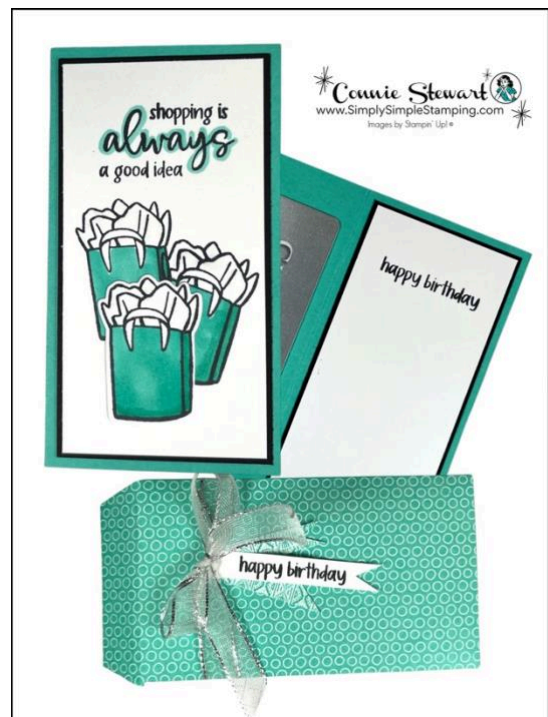

Mini Slimline Envelopes & Cards

February 18, 2025
SimplySimpleStamping.com

Stampin' Up!® Supplies:

- **Stamps:** Fields in Bloom, Unbounded Love **OR** Attention Shoppers Bundle
- **Paper:** 24-26 In Color Designer Series Paper (DSP), Basic White **AND** Petunia Pop, Blueberry Bushel **OR** Summer Splash, Basic Black
- **Ink:** Petunia Pop, Granny Apple Green, Blueberry Bushel, Balmy Blue **OR** Memento Black
- **Stampin' Blends or Marker:** Summer Splash
- **Other:** Tear & Tape, Wink of Stella, Silver/White Sheer Ribbon

Click or Scan the QR Code to View the Video

www.SimplySimpleStamping.com

- **Designer Series Paper:** 6" x 6"
 - Score (1) side at 1 5/8" and 4 1/2"
 - Rotate 90° - score at 3/8"
 - Rotate 180° - score at 3/4"
- **Petunia Pop:** 5 1/4" x 4 3/4"
 - With the 5 1/4" at the top, score at 2 5/8"
- **Blueberry Bushel:** (2) 2 3/8" x 4 1/2"
 - 2 3/8" x 2 3/8" (envelope greeting)
- **Basic White:** (2) 2 1/4" x 4 3/8"
 - 2 1/4" x 2 1/4" (envelope greeting)

- **Designer Series Paper:** 6" x 6"
 - Score (1) side at 1 5/8" and 4 1/2"
 - Rotate 90° - score at 3/8"
 - Rotate 180° - score at 3/4"
- **Summer Splash:** 5 1/4" x 4 3/4"
 - With the 5 1/4" at the top, score at 2 5/8"
- **Basic Black:** (2) 2 3/8" x 4 1/2"
- **Basic White:** (2) 2 1/4" x 4 3/8"
 - 1 3/4" x 2" (shopping bag)
 - 2 1/2" x 1/2" (envelope greeting)