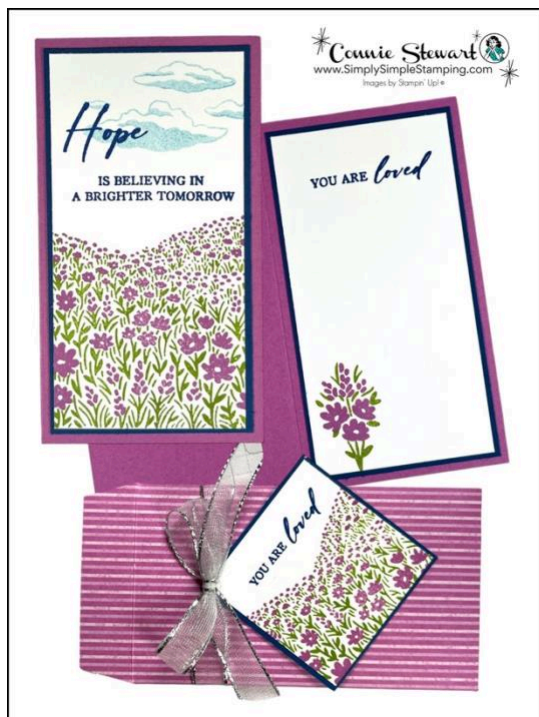

Mini Slimline Envelopes & Cards

February 18, 2025
SimplySimpleStamping.com

Stampin' Up!® Supplies:

- **Stamps:** Fields in Bloom, Unbounded Love **OR** Attention Shoppers Bundle
- **Paper:** 24-26 In Color Designer Series Paper (DSP), Basic White **AND** Petunia Pop, Blueberry Bushel **OR** Summer Splash, Basic Black
- **Ink:** Petunia Pop, Granny Apple Green, Blueberry Bushel, Balmy Blue **OR** Memento Black
- **Stampin' Blends or Marker:** Summer Splash
- **Other:** Tear & Tape, Wink of Stella, Silver/White Sheer Ribbon

Click or Scan the QR Code to View the Video

www.SimplySimpleStamping.com

- **Designer Series Paper:** 6" x 6"
 - Score (1) side at 1 5/8" and 4 1/2"
 - Rotate 90° - score at 3/8"
 - Rotate 180° - score at 3/4"
- **Petunia Pop:** 5 1/4" x 4 3/4"
 - With the 5 1/4" at the top, score at 2 5/8"
- **Blueberry Bushel:** (2) 2 3/8" x 4 1/2"
 - 2 3/8" x 2 3/8" (envelope greeting)
- **Basic White:** (2) 2 1/4" x 4 3/8"
 - 2 1/4" x 2 1/4" (envelope greeting)

- **Designer Series Paper:** 6" x 6"
 - Score (1) side at 1 5/8" and 4 1/2"
 - Rotate 90° - score at 3/8"
 - Rotate 180° - score at 3/4"
- **Summer Splash:** 5 1/4" x 4 3/4"
 - With the 5 1/4" at the top, score at 2 5/8"
- **Basic Black:** (2) 2 3/8" x 4 1/2"
- **Basic White:** (2) 2 1/4" x 4 3/8"
 - 1 3/4" x 2" (shopping bag)
 - 2 1/2" x 1/2" (envelope greeting)