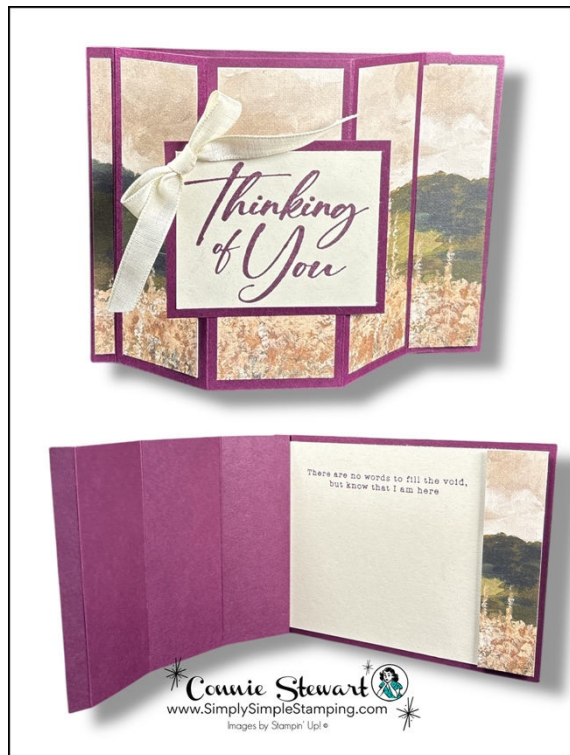

### Stampin' Up!® Supplies:

- **Stamps:** Sentimental Framing
- **Paper:** Blackberry Bliss, Basic Beige, Beautiful Gallery Designer Series Paper (DSP) **OR** Pecan Pie, Very Vanilla, Timeless Plaid Designer Series Paper (DSP)
- **Ink:** Blackberry Bliss **OR** Mossy Meadow
- **Other:** Paper Trimmer, Bone Folder, Basic Beige  $\frac{3}{8}$ " Classic **OR** Baker's Twine Essentials Pack, Mini Glue Dots, Stampin' Dimensionals, Neutral Matte Dots, Adhesive of Choice

Click or Scan the QR Code to View the Video

[www.SimplySimpleStamping.com](http://www.SimplySimpleStamping.com)

- **Blackberry Bliss:**
  - 4  $\frac{1}{4}$ " x 11", score at  $\frac{3}{8}$ ", 1  $\frac{7}{8}$ ", 3  $\frac{5}{8}$ ", 5  $\frac{1}{8}$ ", and 5  $\frac{1}{2}$ "
  - 2  $\frac{3}{4}$ " x 2  $\frac{1}{4}$ "
- **Basic Beige:**
  - 4" x 5  $\frac{1}{4}$ "
  - 2  $\frac{1}{2}$ " x 2"
- **DSP:** 5  $\frac{1}{2}$ " x 4"
  - With the 5  $\frac{1}{2}$ " at the top, cut in this order -  $\frac{1}{4}$ ", 1  $\frac{1}{4}$ ", 1  $\frac{1}{2}$ ", 1  $\frac{1}{4}$ ",  $\frac{1}{4}$ ", and 1"

- **Pecan Pie:**
  - 4  $\frac{1}{4}$ " x 11", score at  $\frac{3}{8}$ ", 1  $\frac{7}{8}$ ", 3  $\frac{5}{8}$ ", 5  $\frac{1}{8}$ ", and 5  $\frac{1}{2}$ "
  - 3  $\frac{1}{2}$ " x 1  $\frac{3}{4}$ "
- **Very Vanilla:**
  - 4" x 5  $\frac{1}{4}$ "
  - 3  $\frac{1}{4}$ " x 1  $\frac{1}{2}$ "
- **DSP:** 5  $\frac{1}{2}$ " x 4"
  - With the 5  $\frac{1}{2}$ " at the top, cut in this order -  $\frac{1}{4}$ ", 1  $\frac{1}{4}$ ", 1  $\frac{1}{2}$ ", 1  $\frac{1}{4}$ ",  $\frac{1}{4}$ ", and 1"