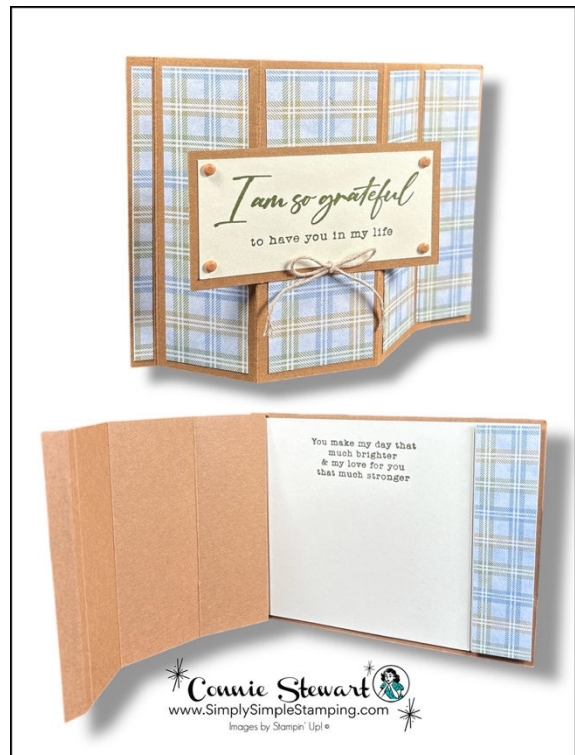

Stampin' Up!® Supplies:

- **Stamps:** Sentimental Framing
- **Paper:** Blackberry Bliss, Basic Beige, Beautiful Gallery Designer Series Paper (DSP) **OR** Pecan Pie, Very Vanilla, Timeless Plaid Designer Series Paper (DSP)
- **Ink:** Blackberry Bliss **OR** Mossy Meadow
- **Other:** Paper Trimmer, Bone Folder, Basic Beige $\frac{3}{8}$ " Classic **OR** Baker's Twine Essentials Pack, Mini Glue Dots, Stampin' Dimensionals, Neutral Matte Dots, Adhesive of Choice

Click or Scan the QR Code to View the Video

www.SimplySimpleStamping.com

- **Blackberry Bliss:**
  - 4 $\frac{1}{4}$ " x 11", score at $\frac{3}{8}$ ", 1 $\frac{7}{8}$ ", 3 $\frac{5}{8}$ ", 5 $\frac{1}{8}$ ", and 5 $\frac{1}{2}$ "
  - 2 $\frac{3}{4}$ " x 2 $\frac{1}{4}$ "
- **Basic Beige:**
  - 4" x 5 $\frac{1}{4}$ "
  - 2 $\frac{1}{2}$ " x 2"
- **DSP:** 5 $\frac{1}{2}$ " x 4"
  - With the 5 $\frac{1}{2}$ " at the top, cut in this order - $\frac{1}{4}$ ", 1 $\frac{1}{4}$ ", 1 $\frac{1}{2}$ ", 1 $\frac{1}{4}$ ", $\frac{1}{4}$ ", and 1"

- **Pecan Pie:**
  - 4 $\frac{1}{4}$ " x 11", score at $\frac{3}{8}$ ", 1 $\frac{7}{8}$ ", 3 $\frac{5}{8}$ ", 5 $\frac{1}{8}$ ", and 5 $\frac{1}{2}$ "
  - 3 $\frac{1}{2}$ " x 1 $\frac{3}{4}$ "
- **Very Vanilla:**
  - 4" x 5 $\frac{1}{4}$ "
  - 3 $\frac{1}{4}$ " x 1 $\frac{1}{2}$ "
- **DSP:** 5 $\frac{1}{2}$ " x 4"
  - With the 5 $\frac{1}{2}$ " at the top, cut in this order - $\frac{1}{4}$ ", 1 $\frac{1}{4}$ ", 1 $\frac{1}{2}$ ", 1 $\frac{1}{4}$ ", $\frac{1}{4}$ ", and 1"